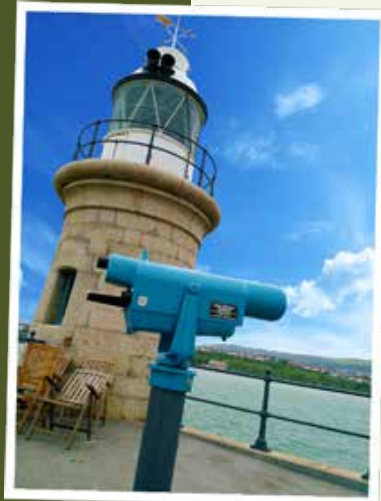

HDC Scopes
Telescopios & Binoculares Públicos

HDC SC Mk1

Coin Operated or Non-coin Operated Telescope

Now in its 56th year of production, the MK1 telescope is an proven design classic!

The iconic HDC SC MK1 is designed for distant viewing and is a common sight at viewing points in over 80 countries around the world. The 20X magnification and easy focusing adjustment allows the viewer to see distant details clearly without distortion and the solid, yet light construction is easy to use for children and virtually maintenance free. Available as coin-operated and non-coin operated with a range of bases, including disabled bases to suite every type of installation.

HDC SC Mk1 20x60

Coin Operated or Non-coin Operated Telescope

KEY FEATURES

- Weatherproof and suitable for indoor and outdoor use
- Optical design lenses with multi layers of coating
- High twilight factor for high image quality night viewing
- Filled with nitrogen gas for fog-free and dust resistance
- Easy installation
- 3-year warranty
- Worldwide shipping

SPECIFICATION

- Manual Focus: Focuses on objects 35" / 89 cm to infinity
- Power: 20x60 optic, Magnifies by 20x
- Field of View: 121' at 1,000 Yards / 36.88 m at 914 m
- Eye Height: 60" / 152.4 cm
- Weight: 85 lbs / 38.6 kg
- Width: 7" / 22.86 cm
- Length: 25" / 88.90 cm
- Housing Movement: 360° Rotation, 30° Up and 40° Down
- Construction: Head - high grade 356 aircraft grade aluminum
- Construction: Column - 4 1/2" / 11.43 cm diameter)mm aluminum tube
- Timing Mechanism: 90 – 120 seconds
- Security: Ace barrel locks
- Coin Chute: Tokens or Coins
- Standard colors: Hammer Grey, Hammer Brown, or Capri Blue at an additional cost)
- Selection of wheelchair accessible bases, wall mountings and steps available